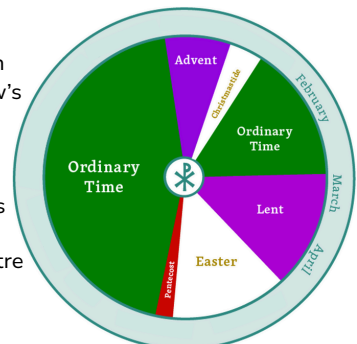

Community ~ Transformation ~ Good News ~ Legacy

FEBRUARY

Mo	Tu	We	Th	Fr	Sa	Su
26	27	28	29	30	31	1
2	3	4	5	6	7	8
9	10	11	12	13	14	15
16	17	18	19	20	21	22
23	24	25	26	27	28	1
2	3	4	5	6	7	8

1	Combined Parish Walk 9:30am (Pāuatahanui Wildlife Reserve) and Eucharist Service @St. Alban's 11:00 am	
8	5th Sunday Ordinary Time.	Intergen.
15	6th Sunday Ordinary Time	Intergen.
22	1st Sunday of Lent	

MARCH

Mo	Tu	We	Th	Fr	Sa	Su
26	27	28	29	30	31	1
2	3	4	5	6	7	8
9	10	11	12	13	14	15
16	17	18	19	20	21	22
23	24	25	26	27	28	29
30	31	1	2	3	4	5

1	2nd Sunday of Lent	
8	3rd Sunday of Lent	
15	4th Sunday of Lent	Intergen.
22	5th Sunday of Lent	
29	Palm Sunday – Combined Service @St. Andrew's 10:00am	

APRIL

Mo	Tu	We	Th	Fr	Sa	Su
30	31	1	2	3	4	5
6	7	8	9	10	11	12
13	14	15	16	17	18	19
20	21	22	23	24	25	26
27	28	29	30	1	2	3

5	Easter Sunday	(Hols) Intergen.
12	2nd Sunday of Easter	(Hols) Intergen.
19	3rd Sunday of Easter	(Hols) Intergen.
26	4th Sunday of Easter	

Contemplative Service: 7:00pm first Sundays, monthly @St. Andrew's
1 February, 1 March, note the April service is on Good Friday 3 April 3:00pm

EASTER SERVICES

- **Ash Wednesday:** Wed, 18th February 7:00pm @St. Theresa's Parish
- **Maundy Thursday:** Tenebrae Service 2nd April 7:30pm @St. Andrew's
- **Good Friday:** 3rd April
  - Walk/Service with St. Theresa's & St. Barnbas TBC
  - Good Friday Contemplative Service 3:00pm @St. Andrew's
- **Easter Sunday 5th April:** 9:30am@St. Andrew's / 11am@St. Alban's

Pāuatahanui Parish AGM: Sunday, 29 March 11:00am @Parish Centre

Anzac Day Service: Saturday, 25 April 10:15am @St. Alban's